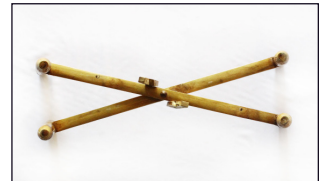

PACKAGING STAGES

Bed Tray Table