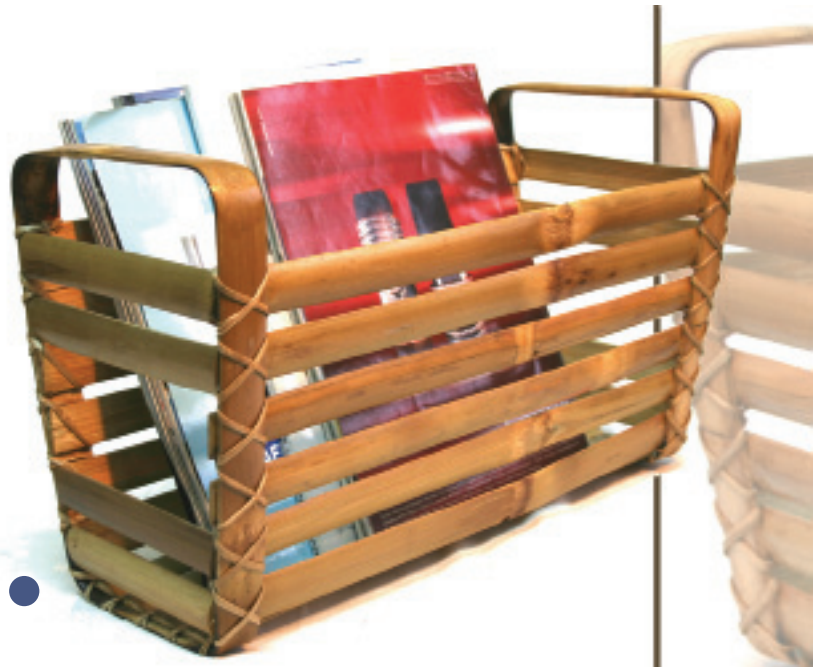

FRUIT BOWL & MAGAZINE HOLDER

These splitted bamboo Fruit Bowl and Magazine holder are perfect to increase the aesthetic beauty of the room