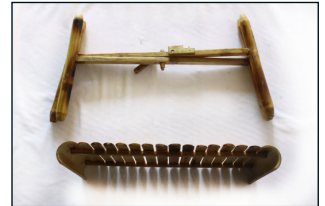

PACKAGING STAGES

Bed Tray Table