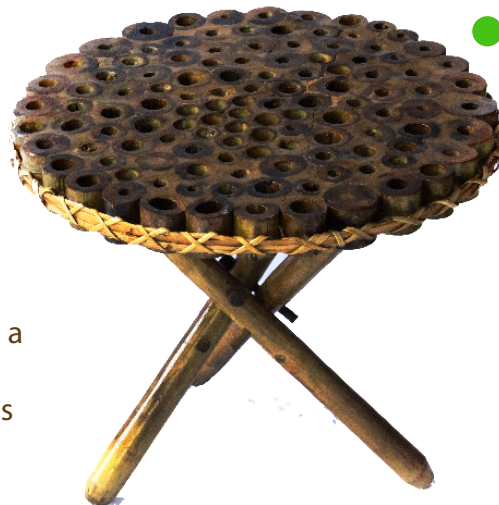

## BED TRAY TABLE

Simple tray made in bamboo is designed to be used also in the form of small bed table, along with the possibility of knocking it down and making it as **Bed Tray Table**.

### PACKAGING STAGES

Bed Tray Table

## COFFEE TABLE

Concept of tripod is developed as a stand with the top made out of waste bamboo in the form of rings and half slit bamboo to make patterns.

Ring Coffee Table

**Sofa Set**

**CODE - UBSS01**