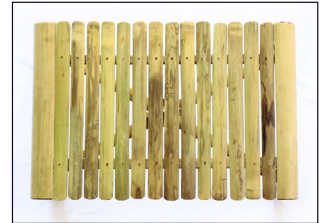

PACKAGING STAGES

Bed Tray Table