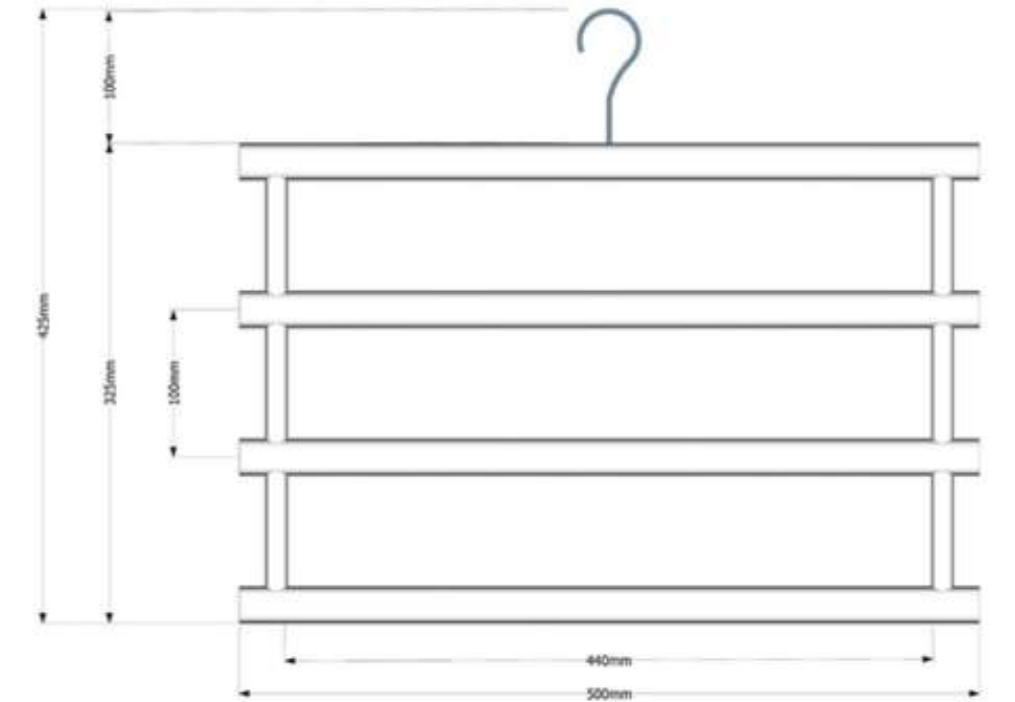

SareeHanger 7

Tripura Skill Development Workshop

Outreach Programmes