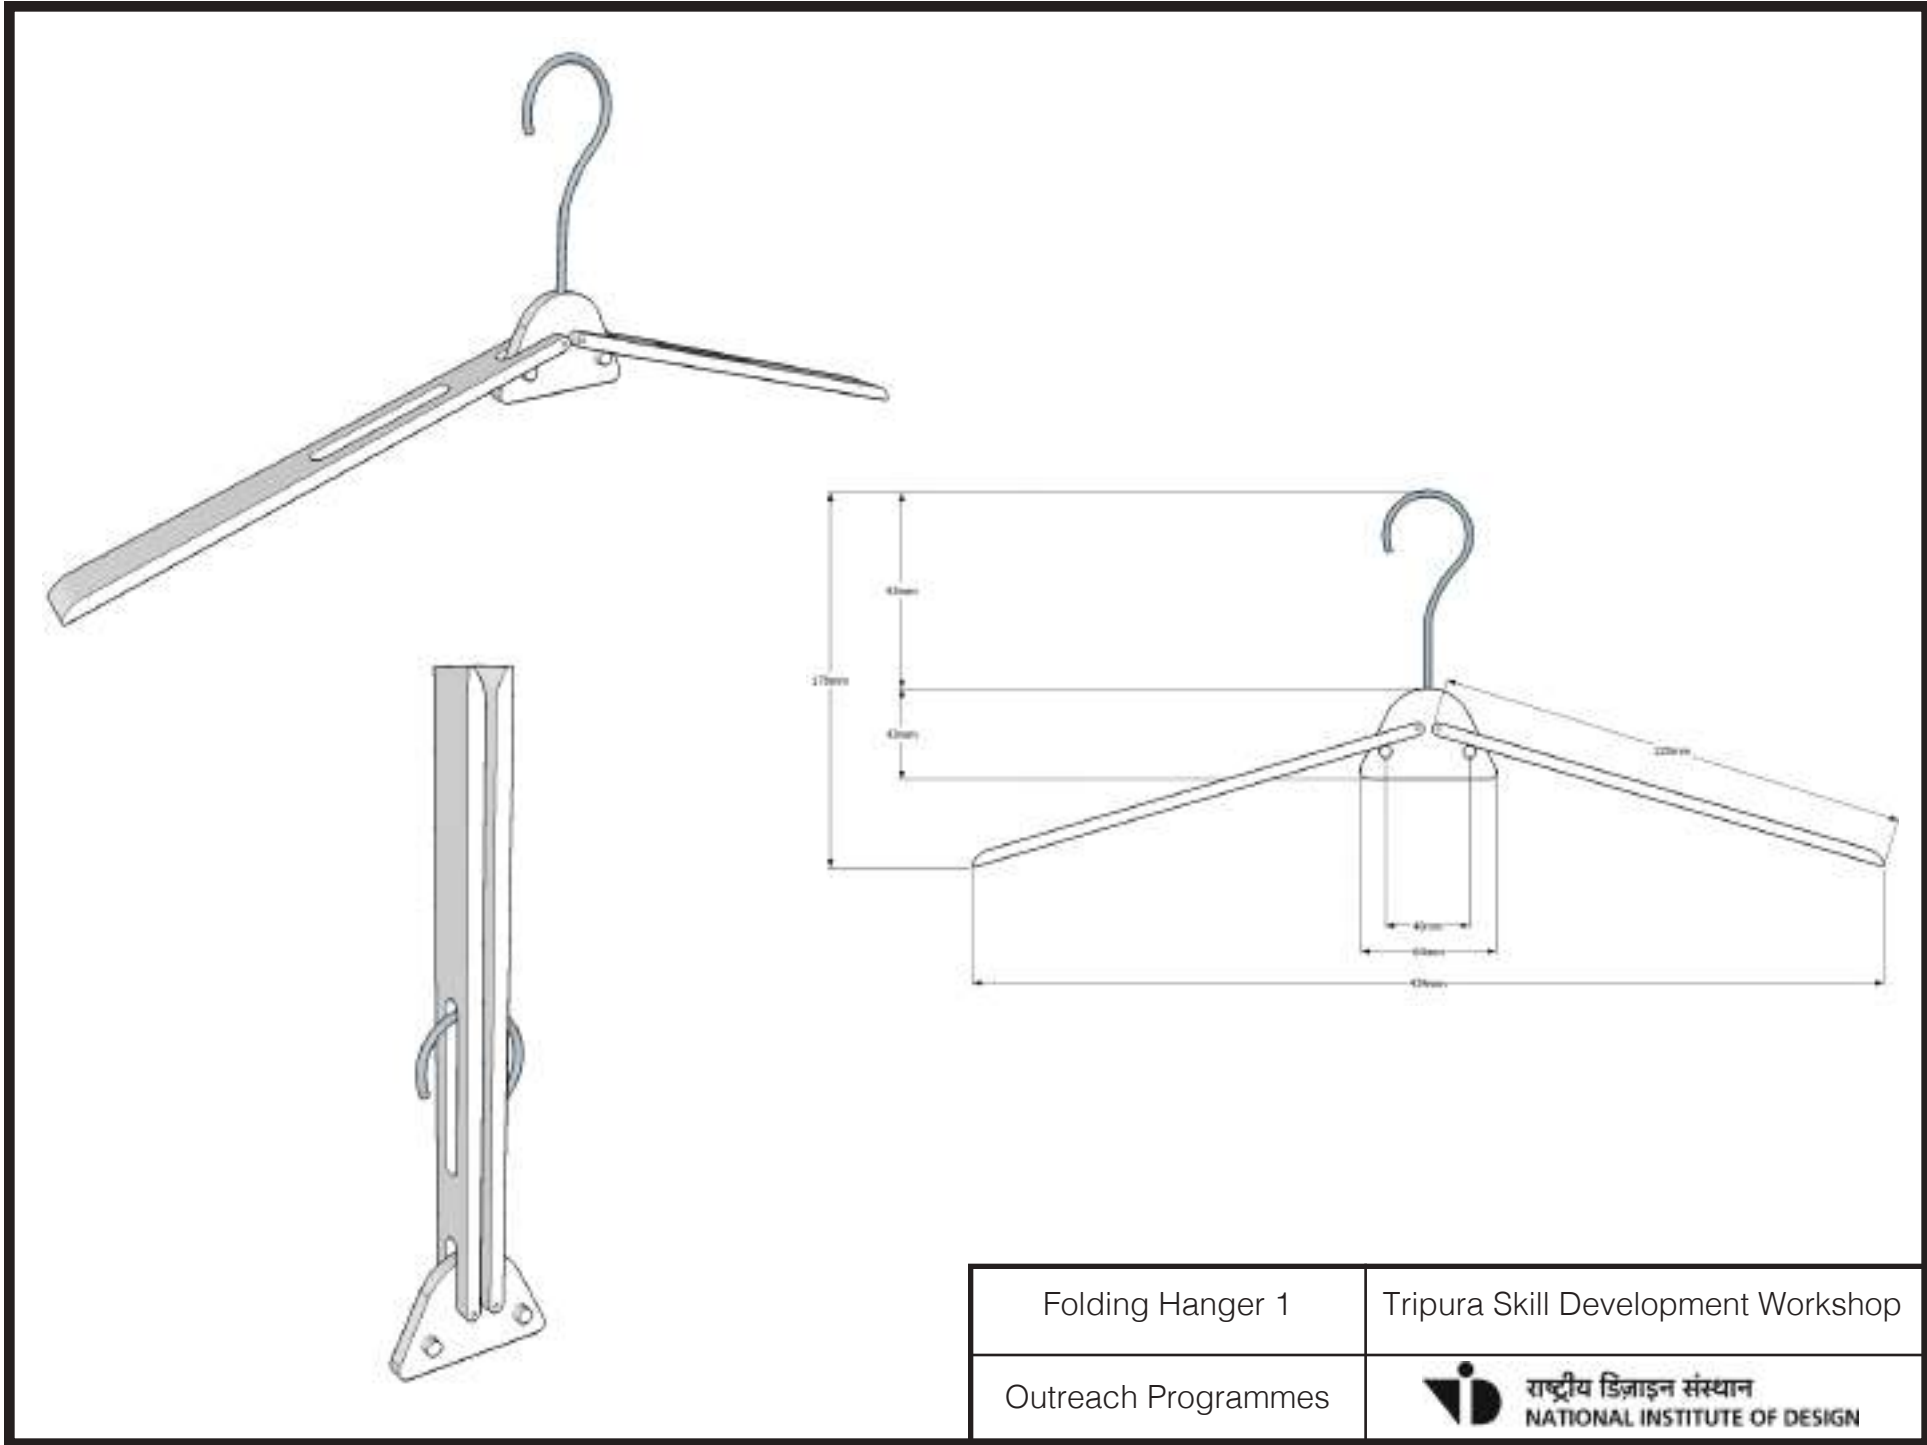

Folding Hanger 1	Tripura Skill Development Workshop
Outreach Programmes	राष्ट्रीय डिज़ाइन संस्थान NATIONAL INSTITUTE OF DESIGN