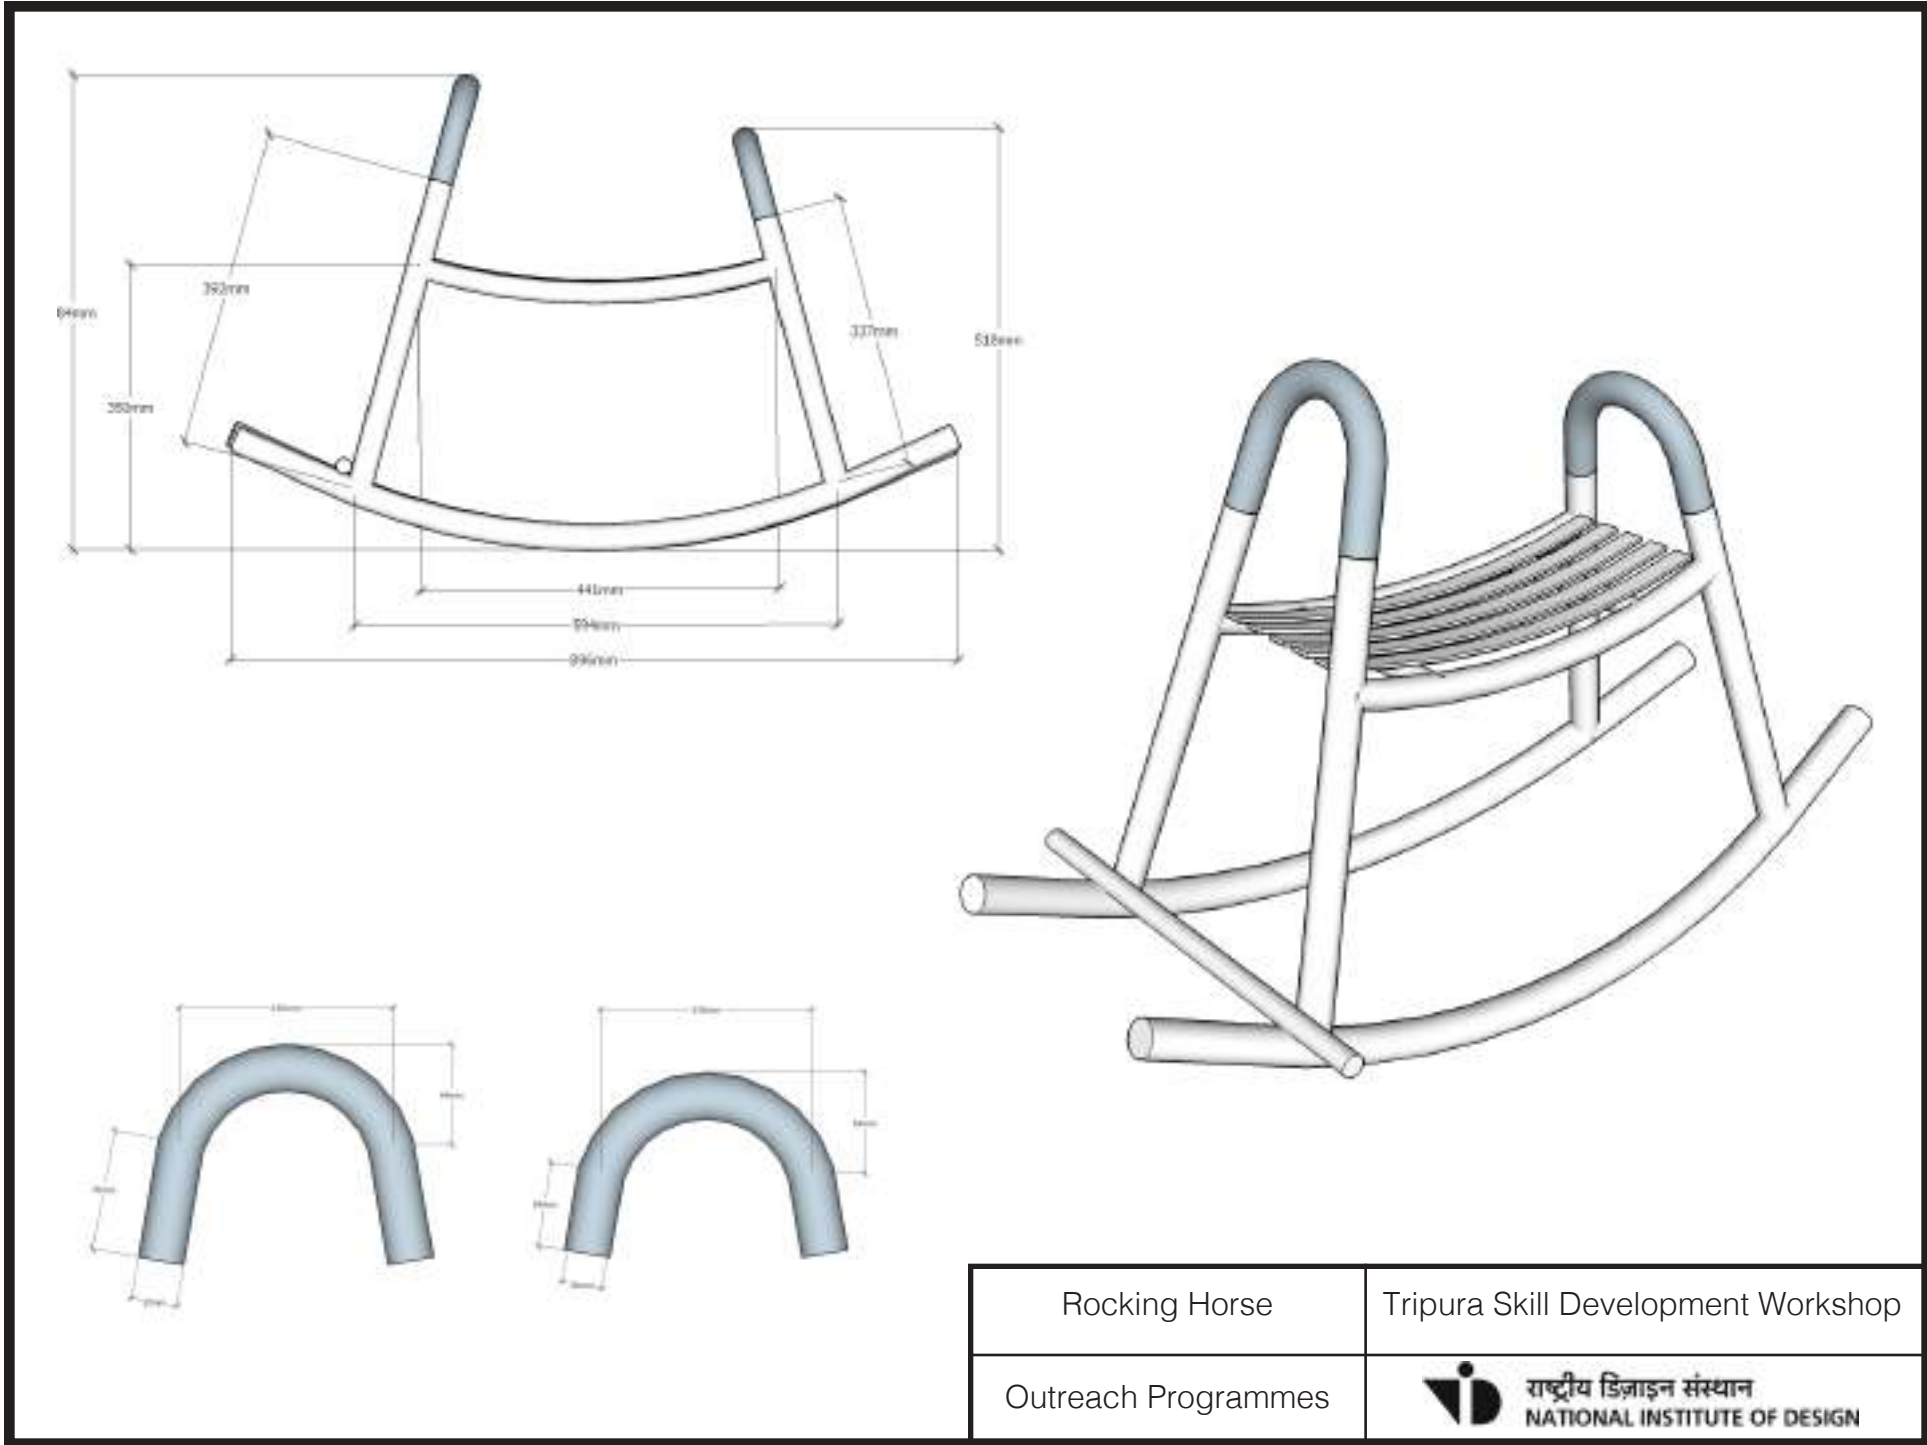

Rocking Horse	Tripura Skill Development Workshop
Outreach Programmes	राष्ट्रीय डिज़ाइन संस्थान NATIONAL INSTITUTE OF DESIGN