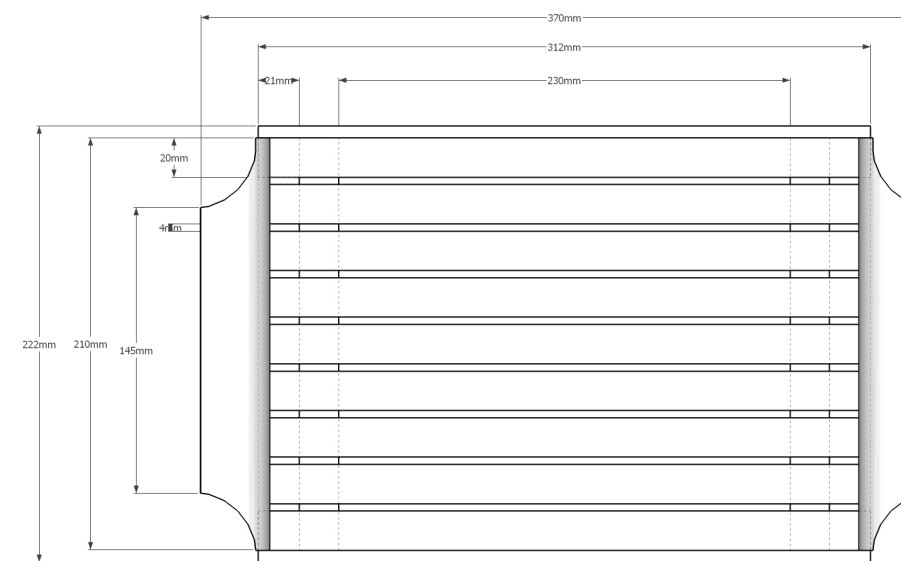

Outreach Programmes

SareeHanger 7

Tripura Skill Development Workshop

Outreach Programmes

Spectacles Case

Tripura Skill Development Workshop

Outreach Programmes

Tray 1	Tripura Skill Development Workshop
Outreach Programmes	 राष्ट्रीय डिज़ाइन संस्थान NATIONAL INSTITUTE OF DESIGN