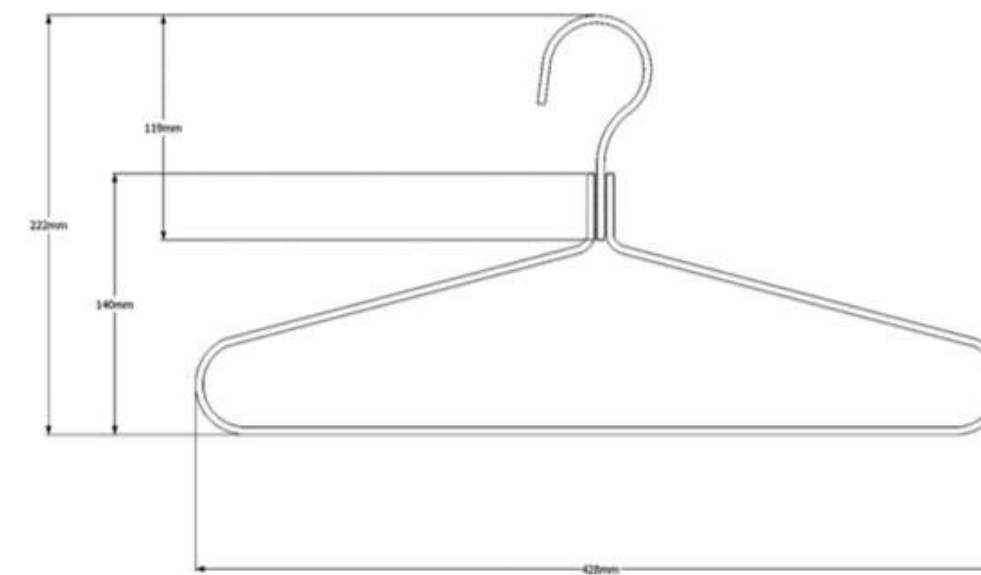

Hanger 5

Tripura Skill Development Workshop

Outreach Programmes