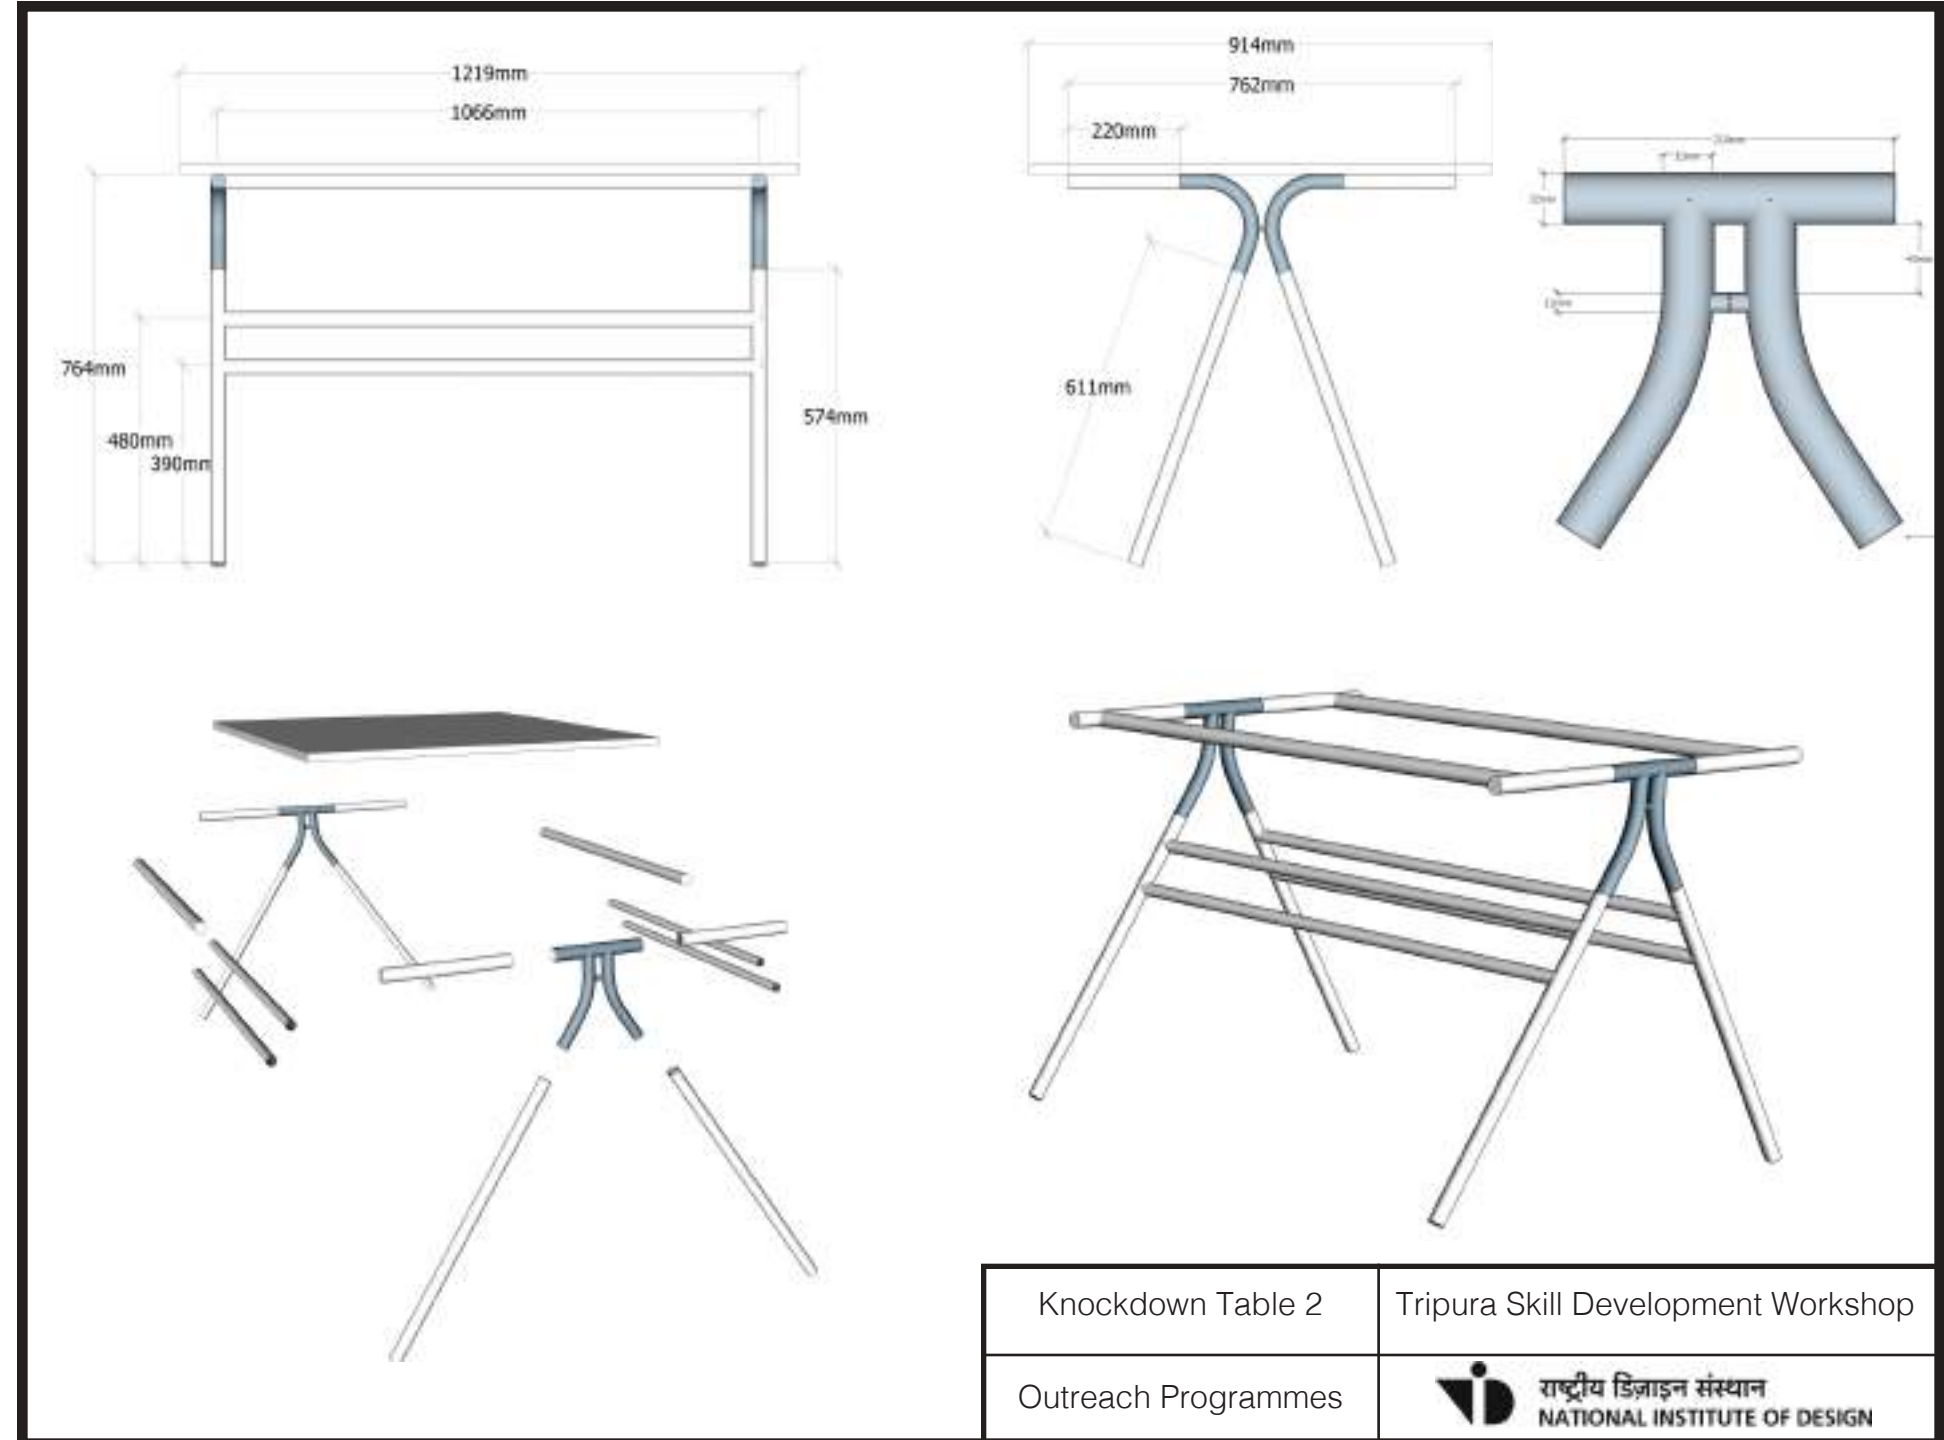

Knockdown Table 2	Tripura Skill Development Workshop
Outreach Programmes	राष्ट्रीय डिज़ाइन संस्थान NATIONAL INSTITUTE OF DESIGN