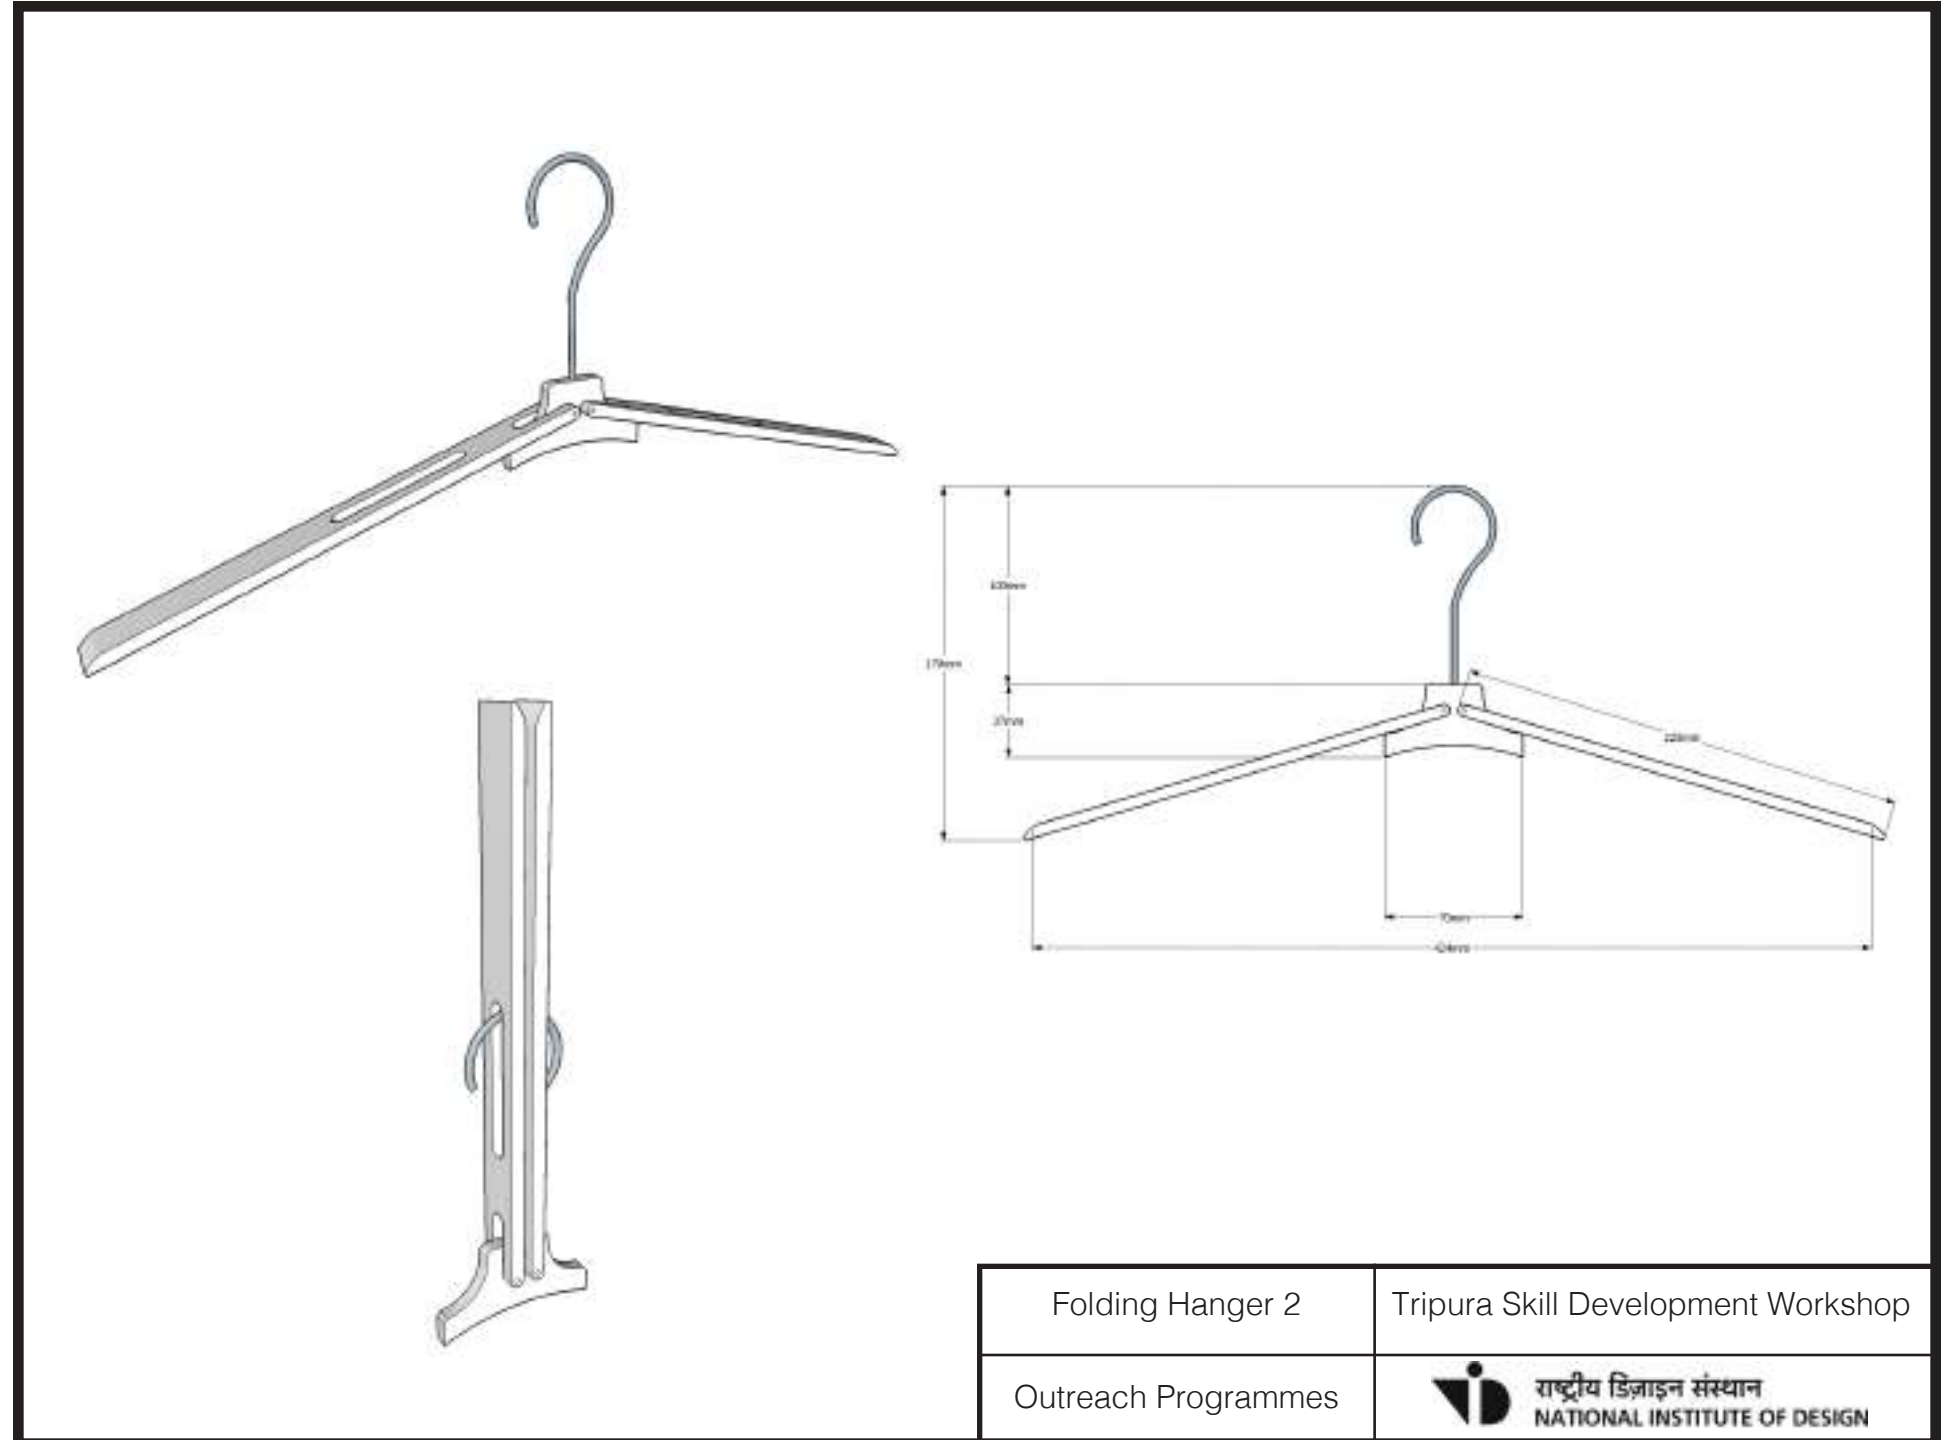

Folding Hanger 2	Tripura Skill Development Workshop
Outreach Programmes	राष्ट्रीय डिज़ाइन संस्थान NATIONAL INSTITUTE OF DESIGN