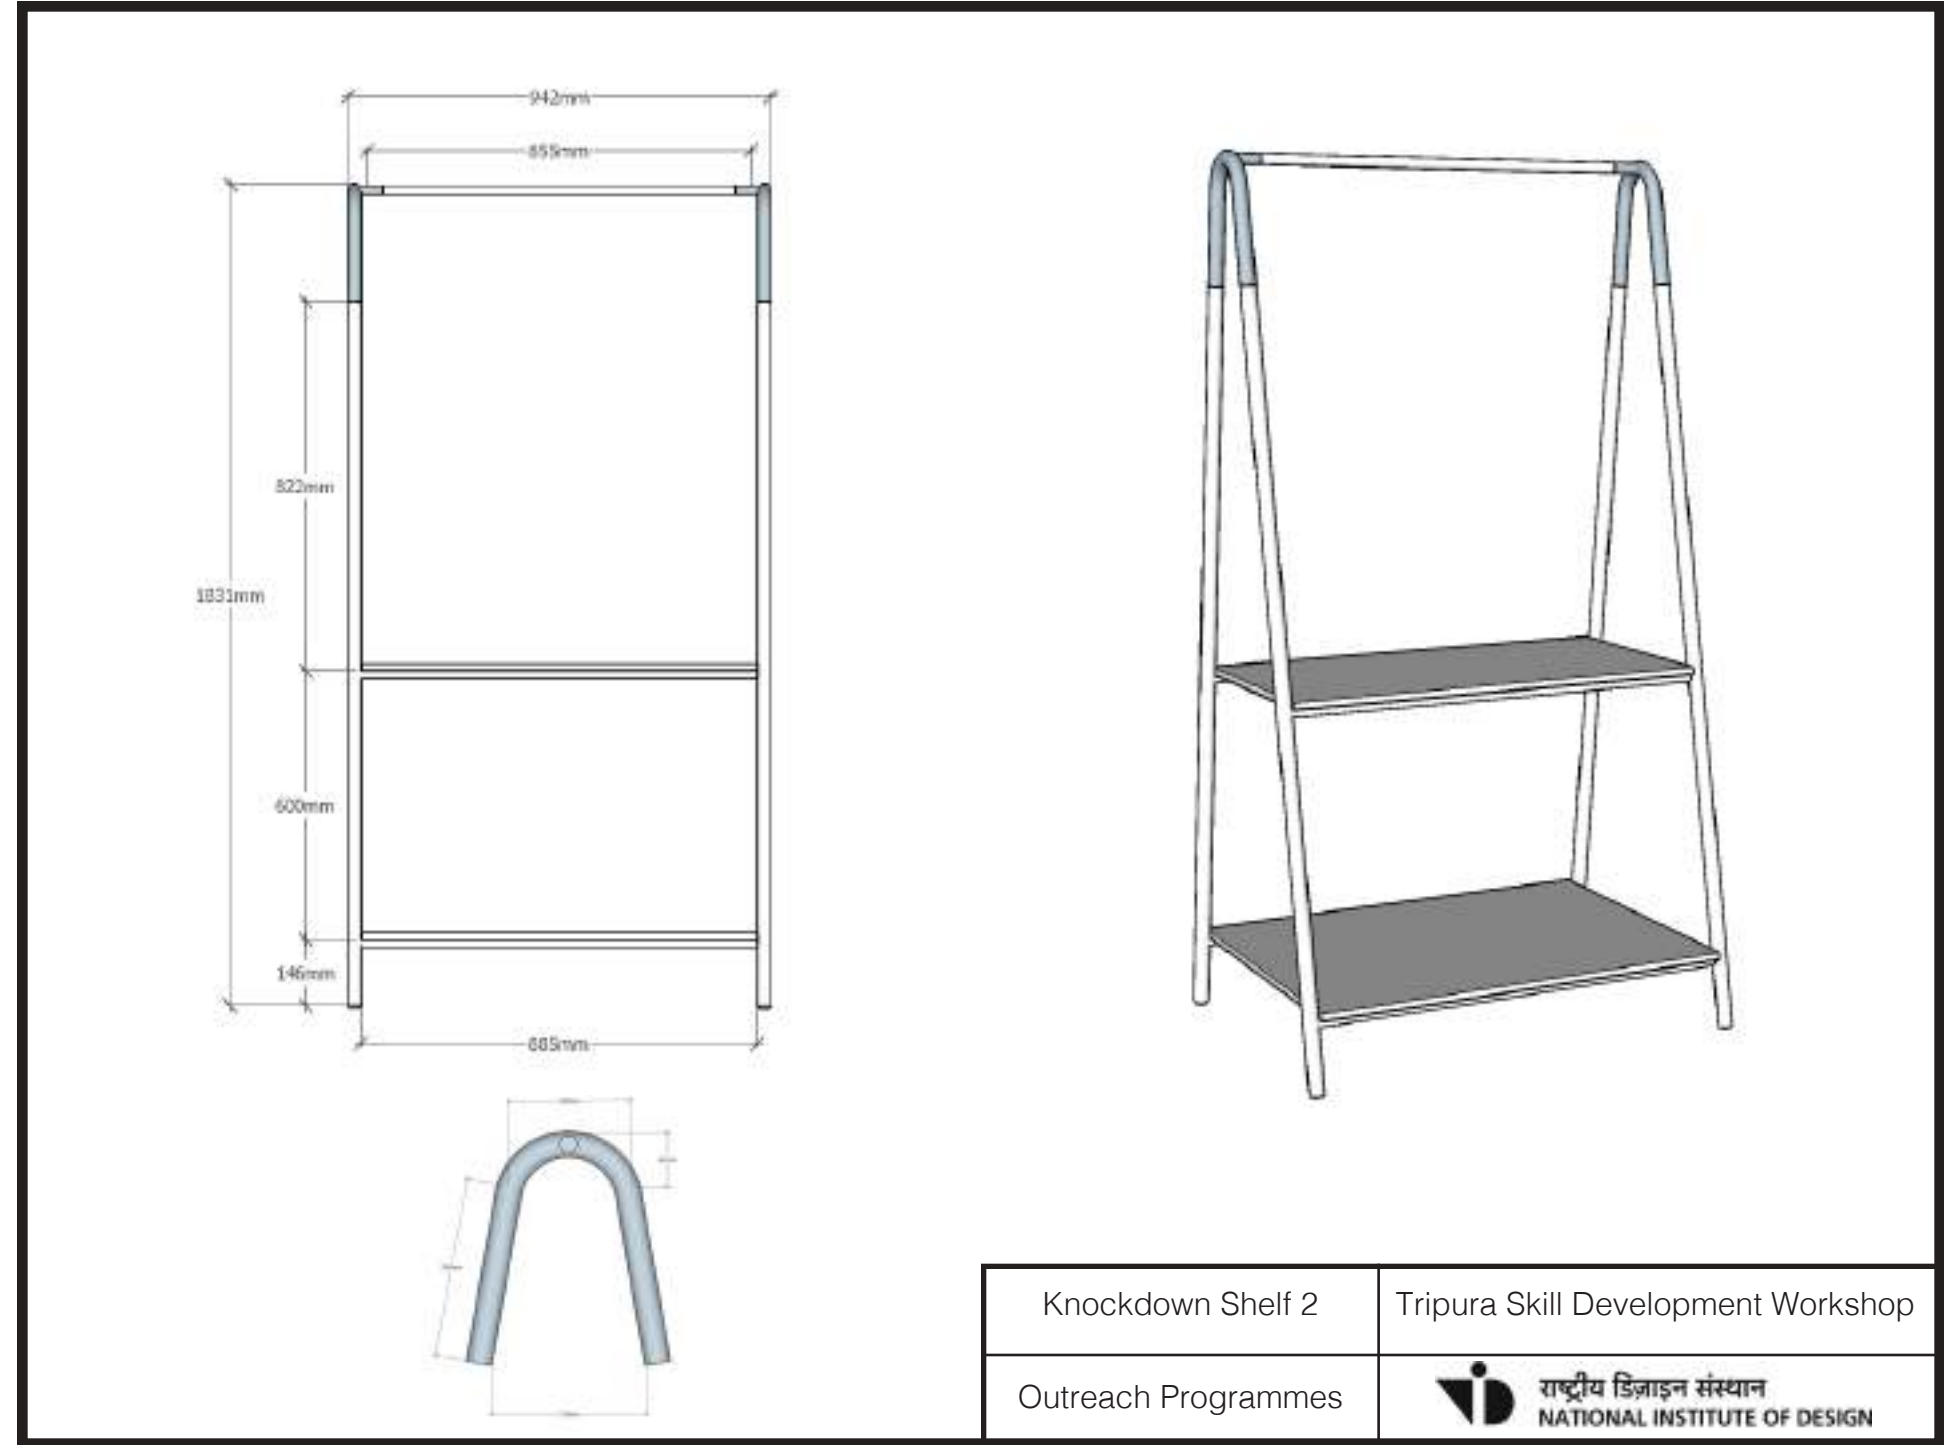

Knockdown Chair	Tripura Skill Development Workshop
Outreach Programmes	 राष्ट्रीय डिज़ाइन संस्थान NATIONAL INSTITUTE OF DESIGN

Knockdown Shelf 1	Tripura Skill Development Workshop
Outreach Programmes	 राष्ट्रीय डिज़ाइन संस्थान NATIONAL INSTITUTE OF DESIGN