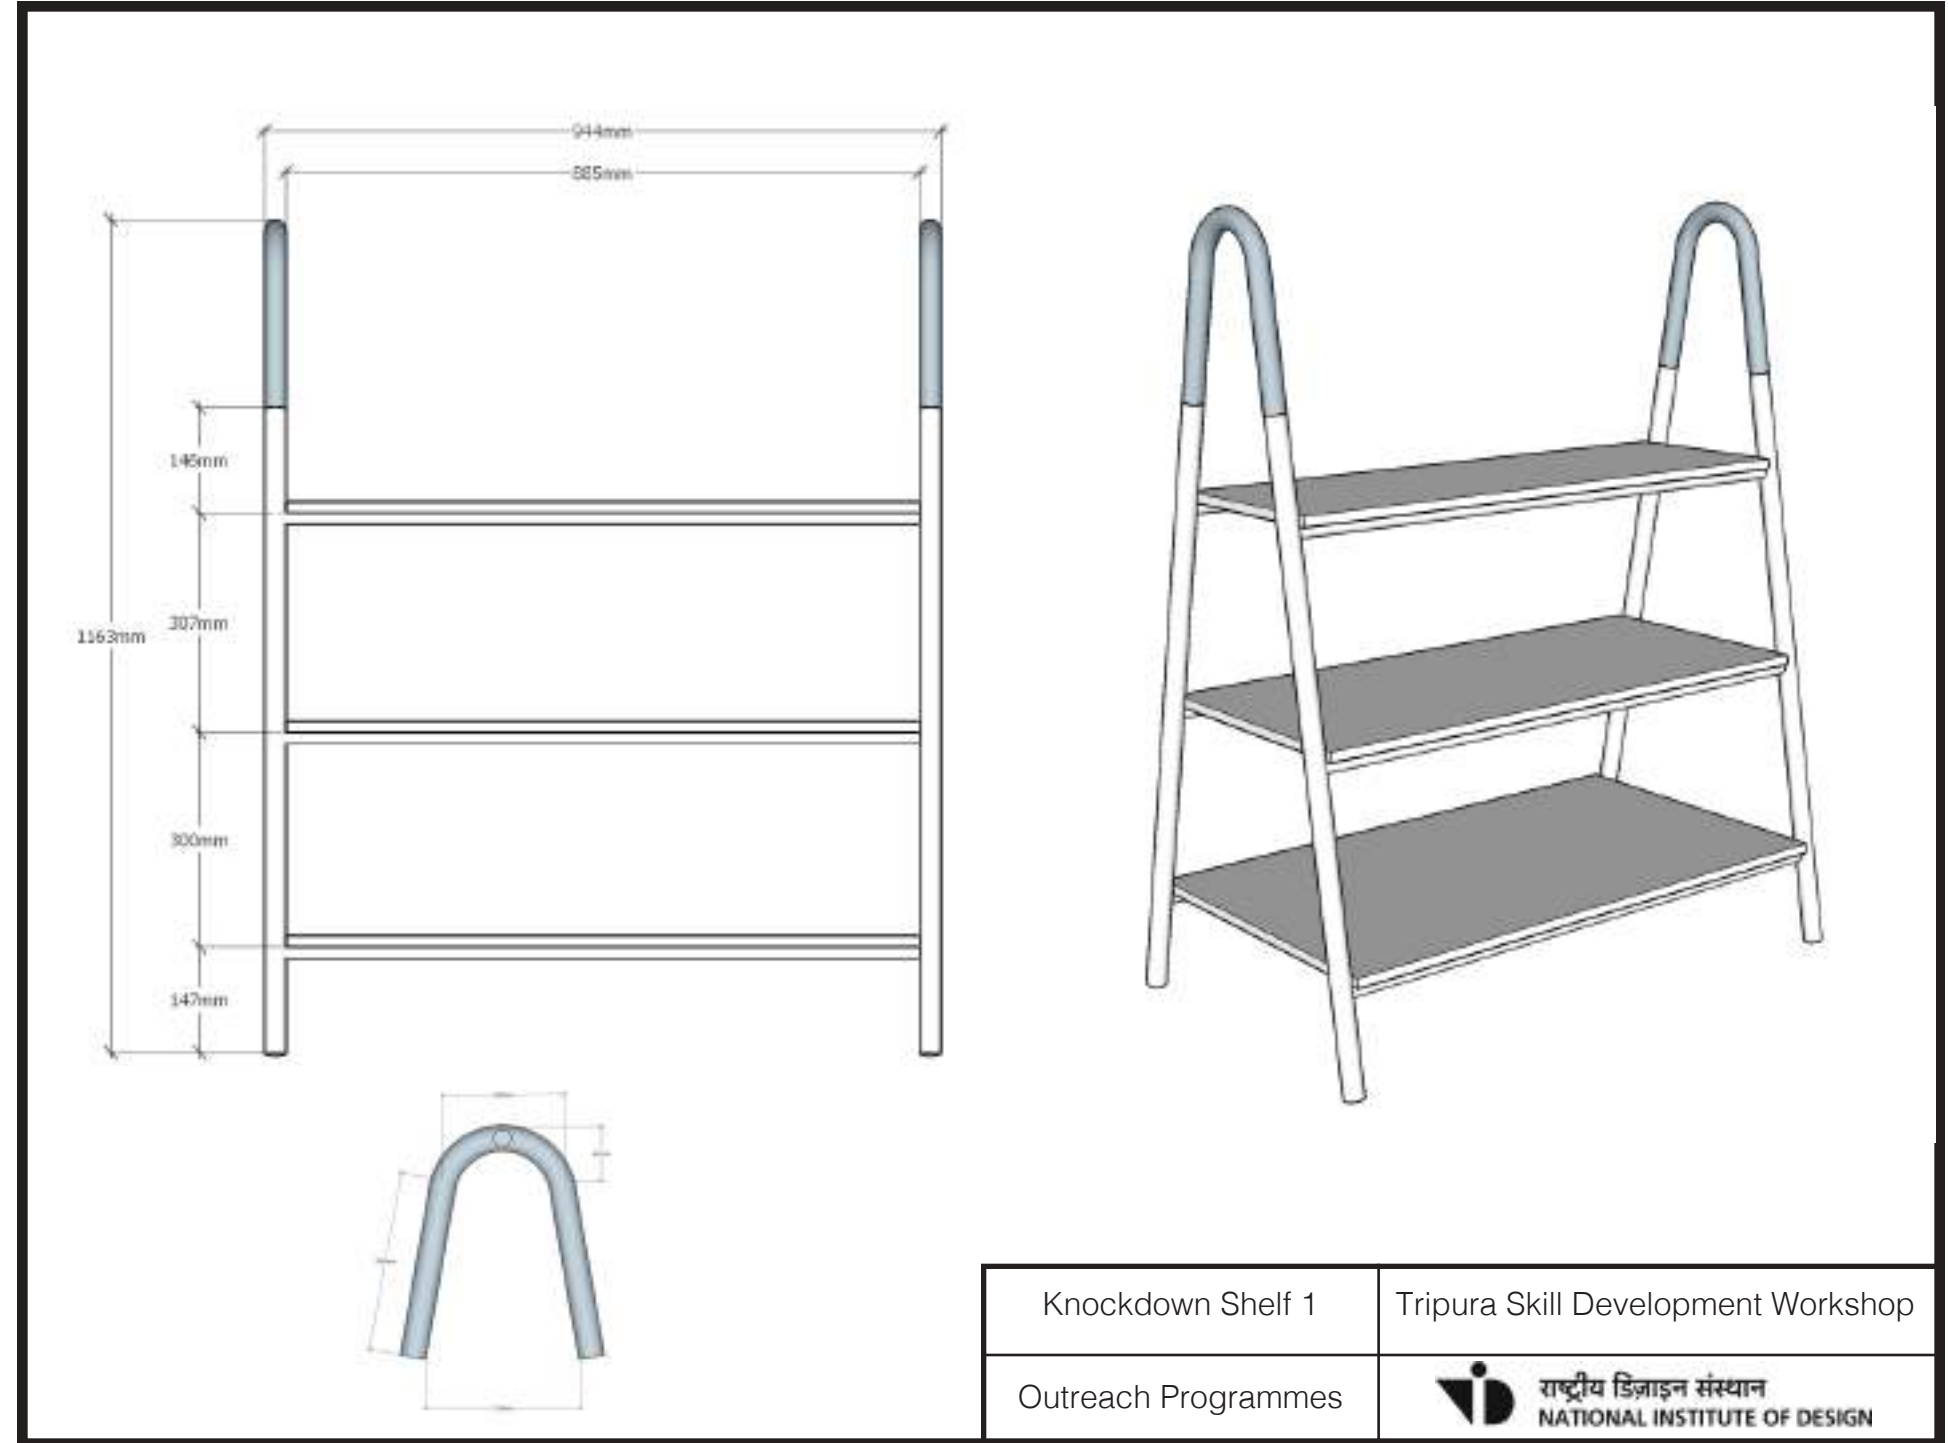

Knockdown Shelf 1	Tripura Skill Development Workshop
Outreach Programmes	राष्ट्रीय डिज़ाइन संस्थान NATIONAL INSTITUTE OF DESIGN