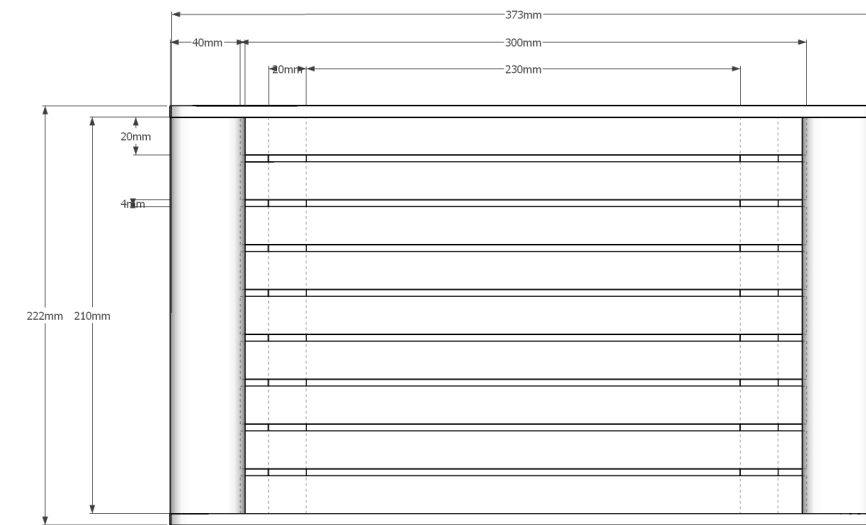

Tray 3	Tripura Skill Development Workshop
Outreach Programmes	राष्ट्रीय डिज़ाइन संस्थान NATIONAL INSTITUTE OF DESIGN