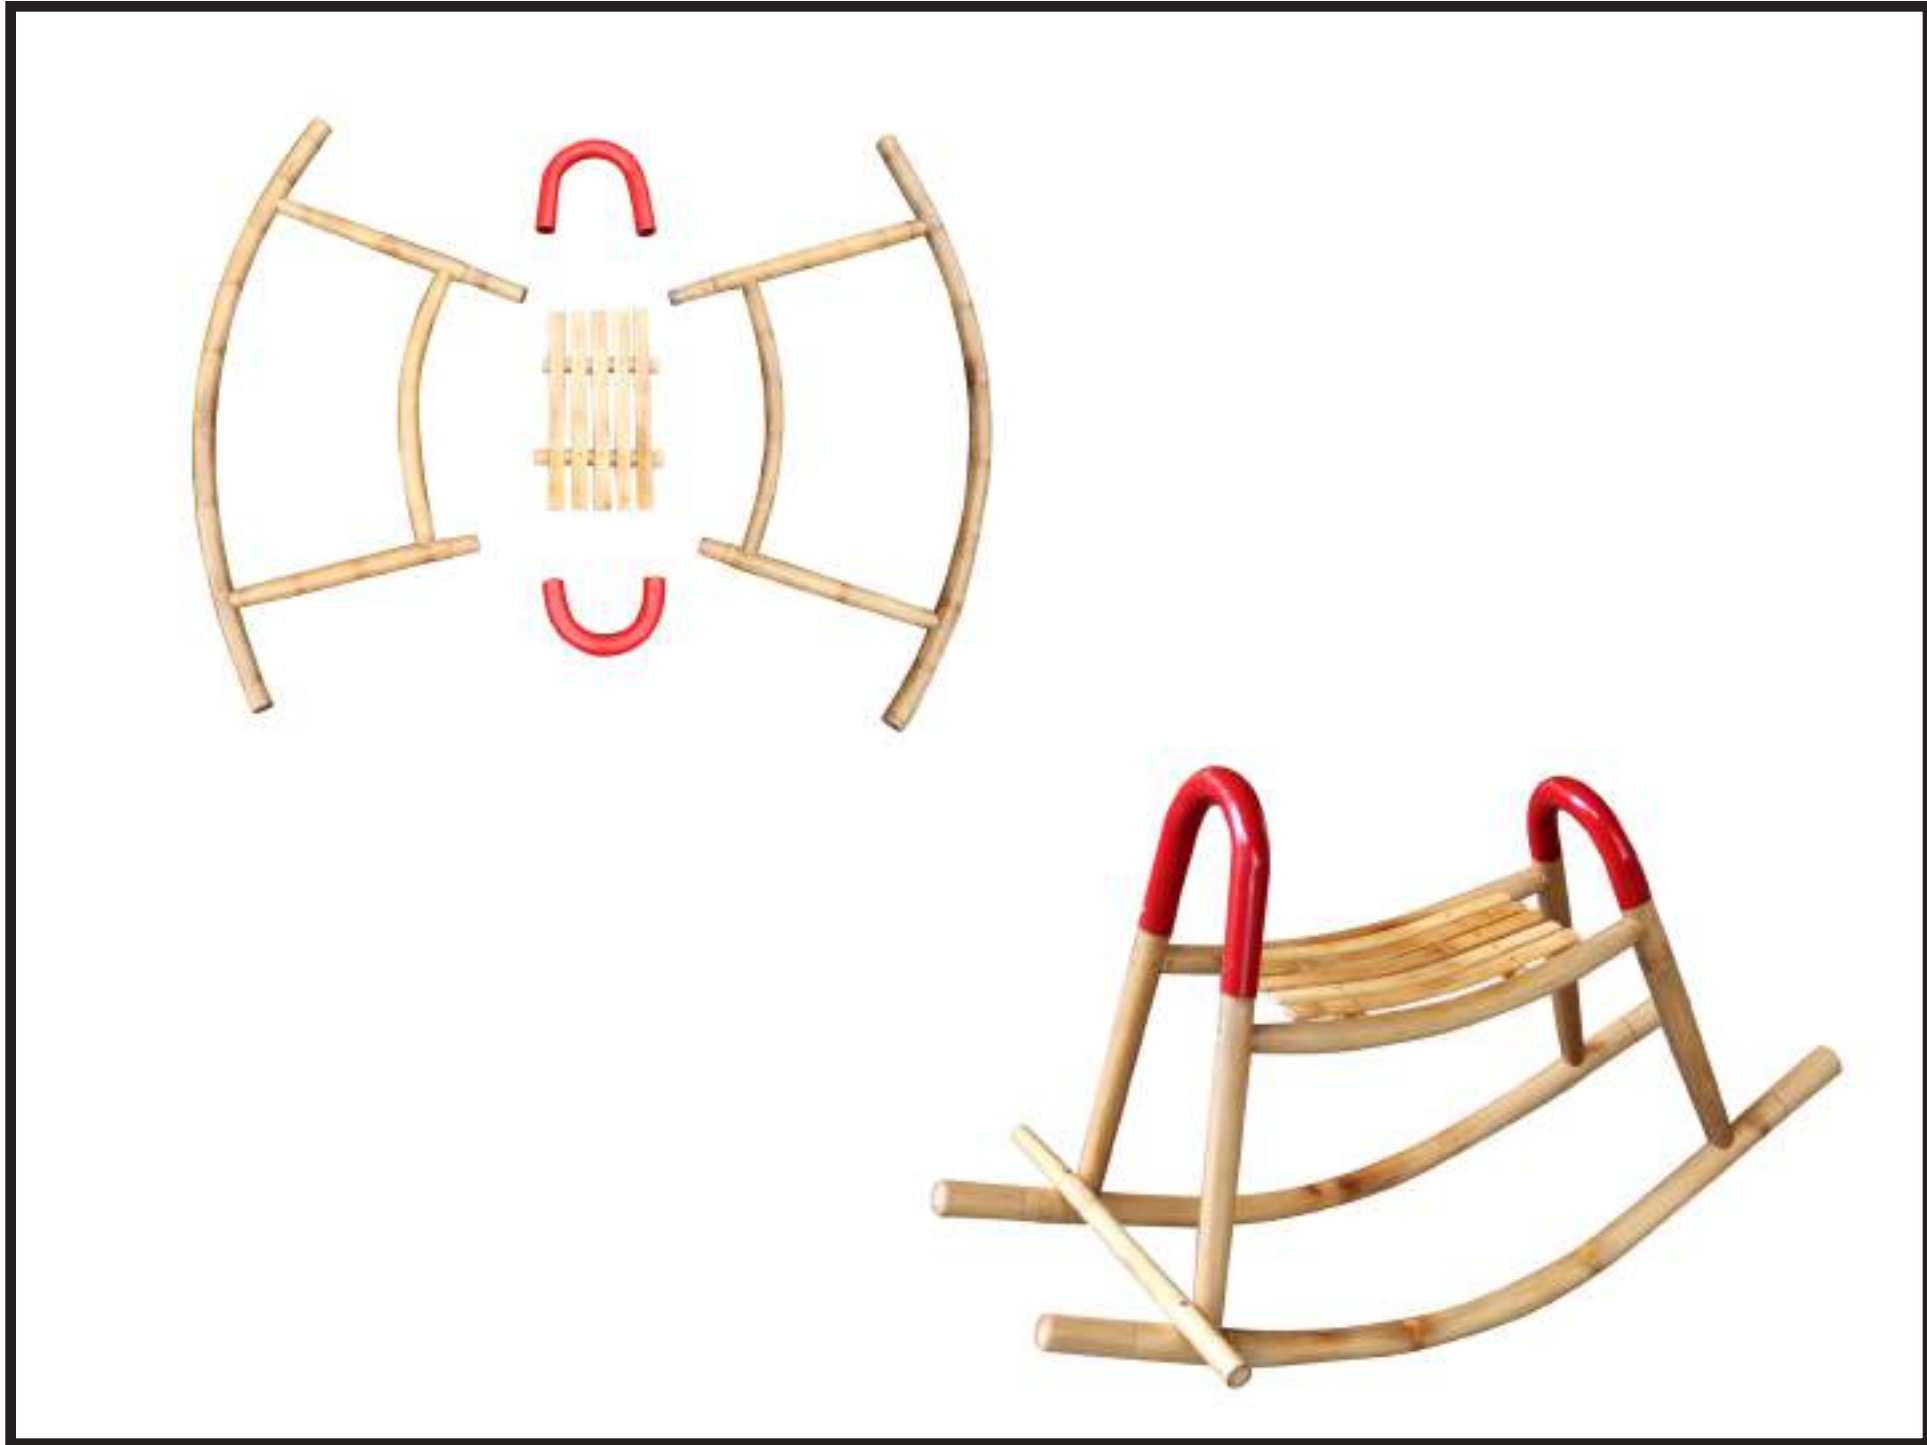

Rocking Horse	Tripura Skill Development Workshop
Outreach Programmes	राष्ट्रीय डिज़ाइन संस्थान NATIONAL INSTITUTE OF DESIGN