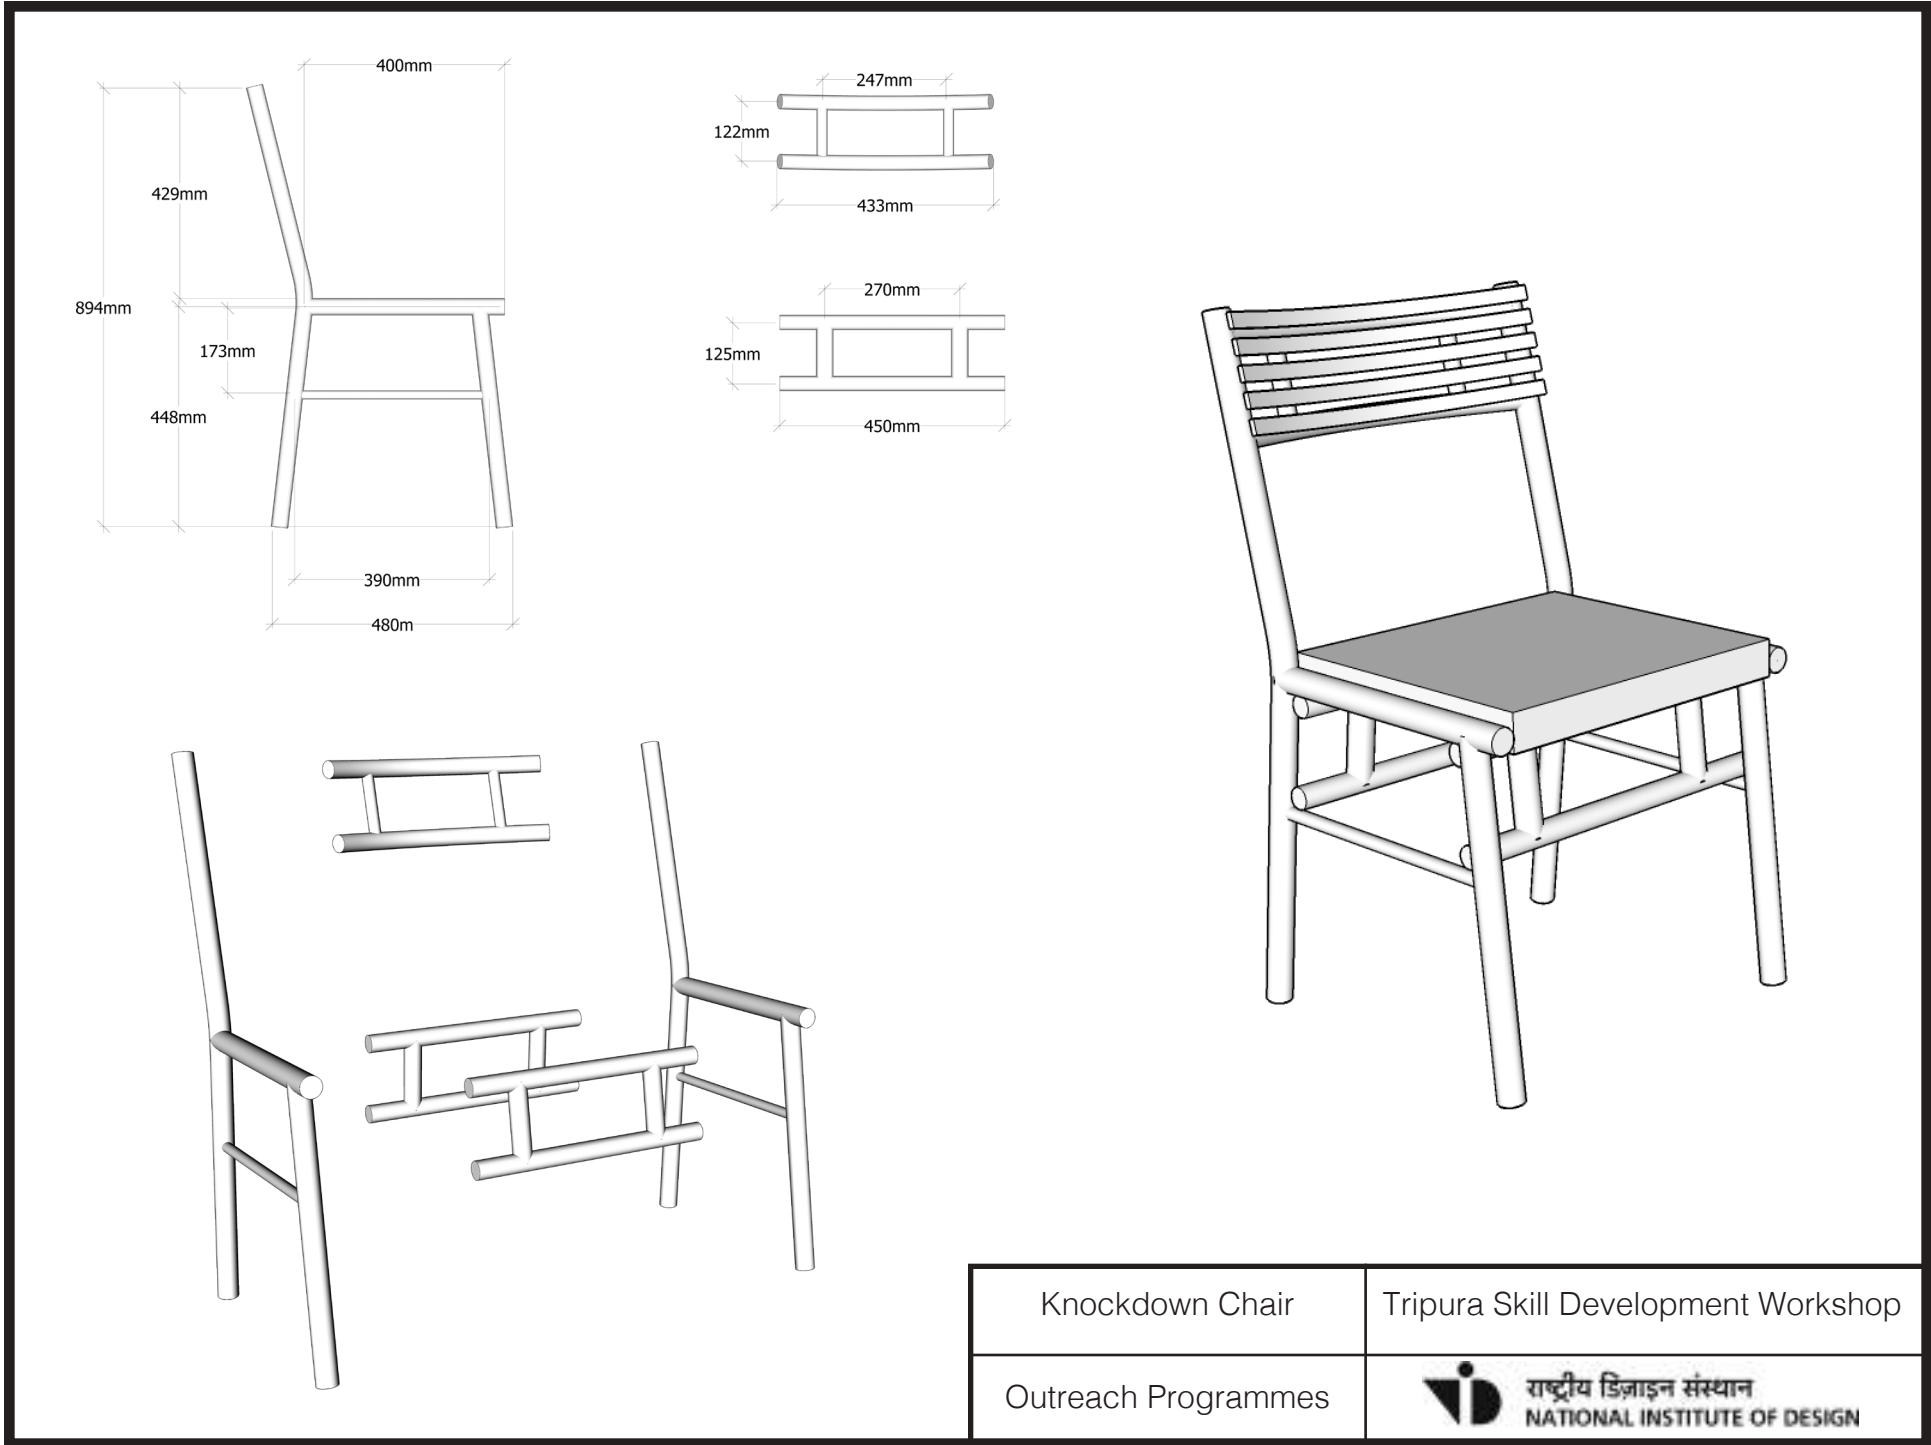

Knockdown Chair	Tripura Skill Development Workshop
Outreach Programmes	 राष्ट्रीय डिज़ाइन संस्थान NATIONAL INSTITUTE OF DESIGN

Knockdown Shelf 1	Tripura Skill Development Workshop
Outreach Programmes	 राष्ट्रीय डिज़ाइन संस्थान NATIONAL INSTITUTE OF DESIGN