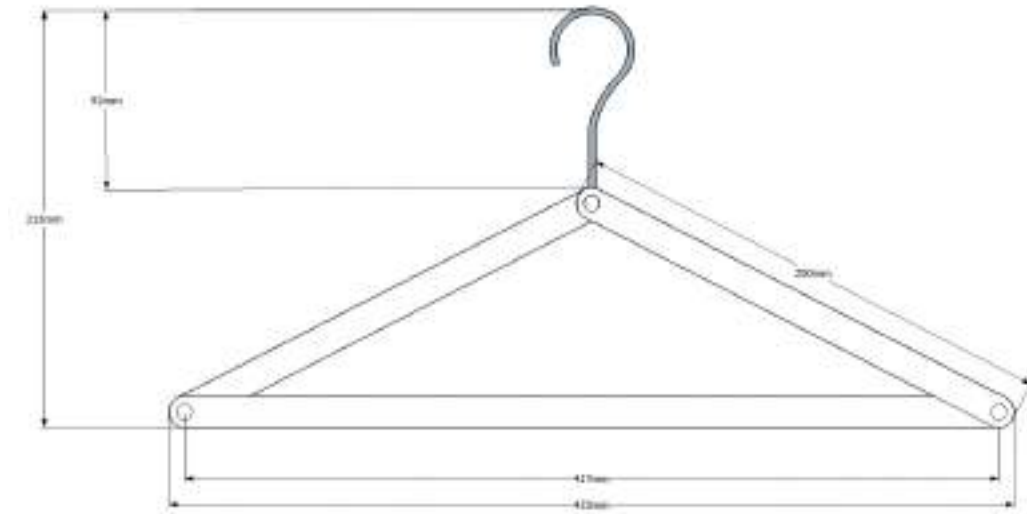

UTILITY PRODUCTS

Folding Hanger 1	Tripura Skill Development Workshop
Outreach Programmes	 राष्ट्रीय डिज़ाइन संस्थान NATIONAL INSTITUTE OF DESIGN

Folding Hanger 2	Tripura Skill Development Workshop
Outreach Programmes	 राष्ट्रीय डिज़ाइन संस्थान NATIONAL INSTITUTE OF DESIGN