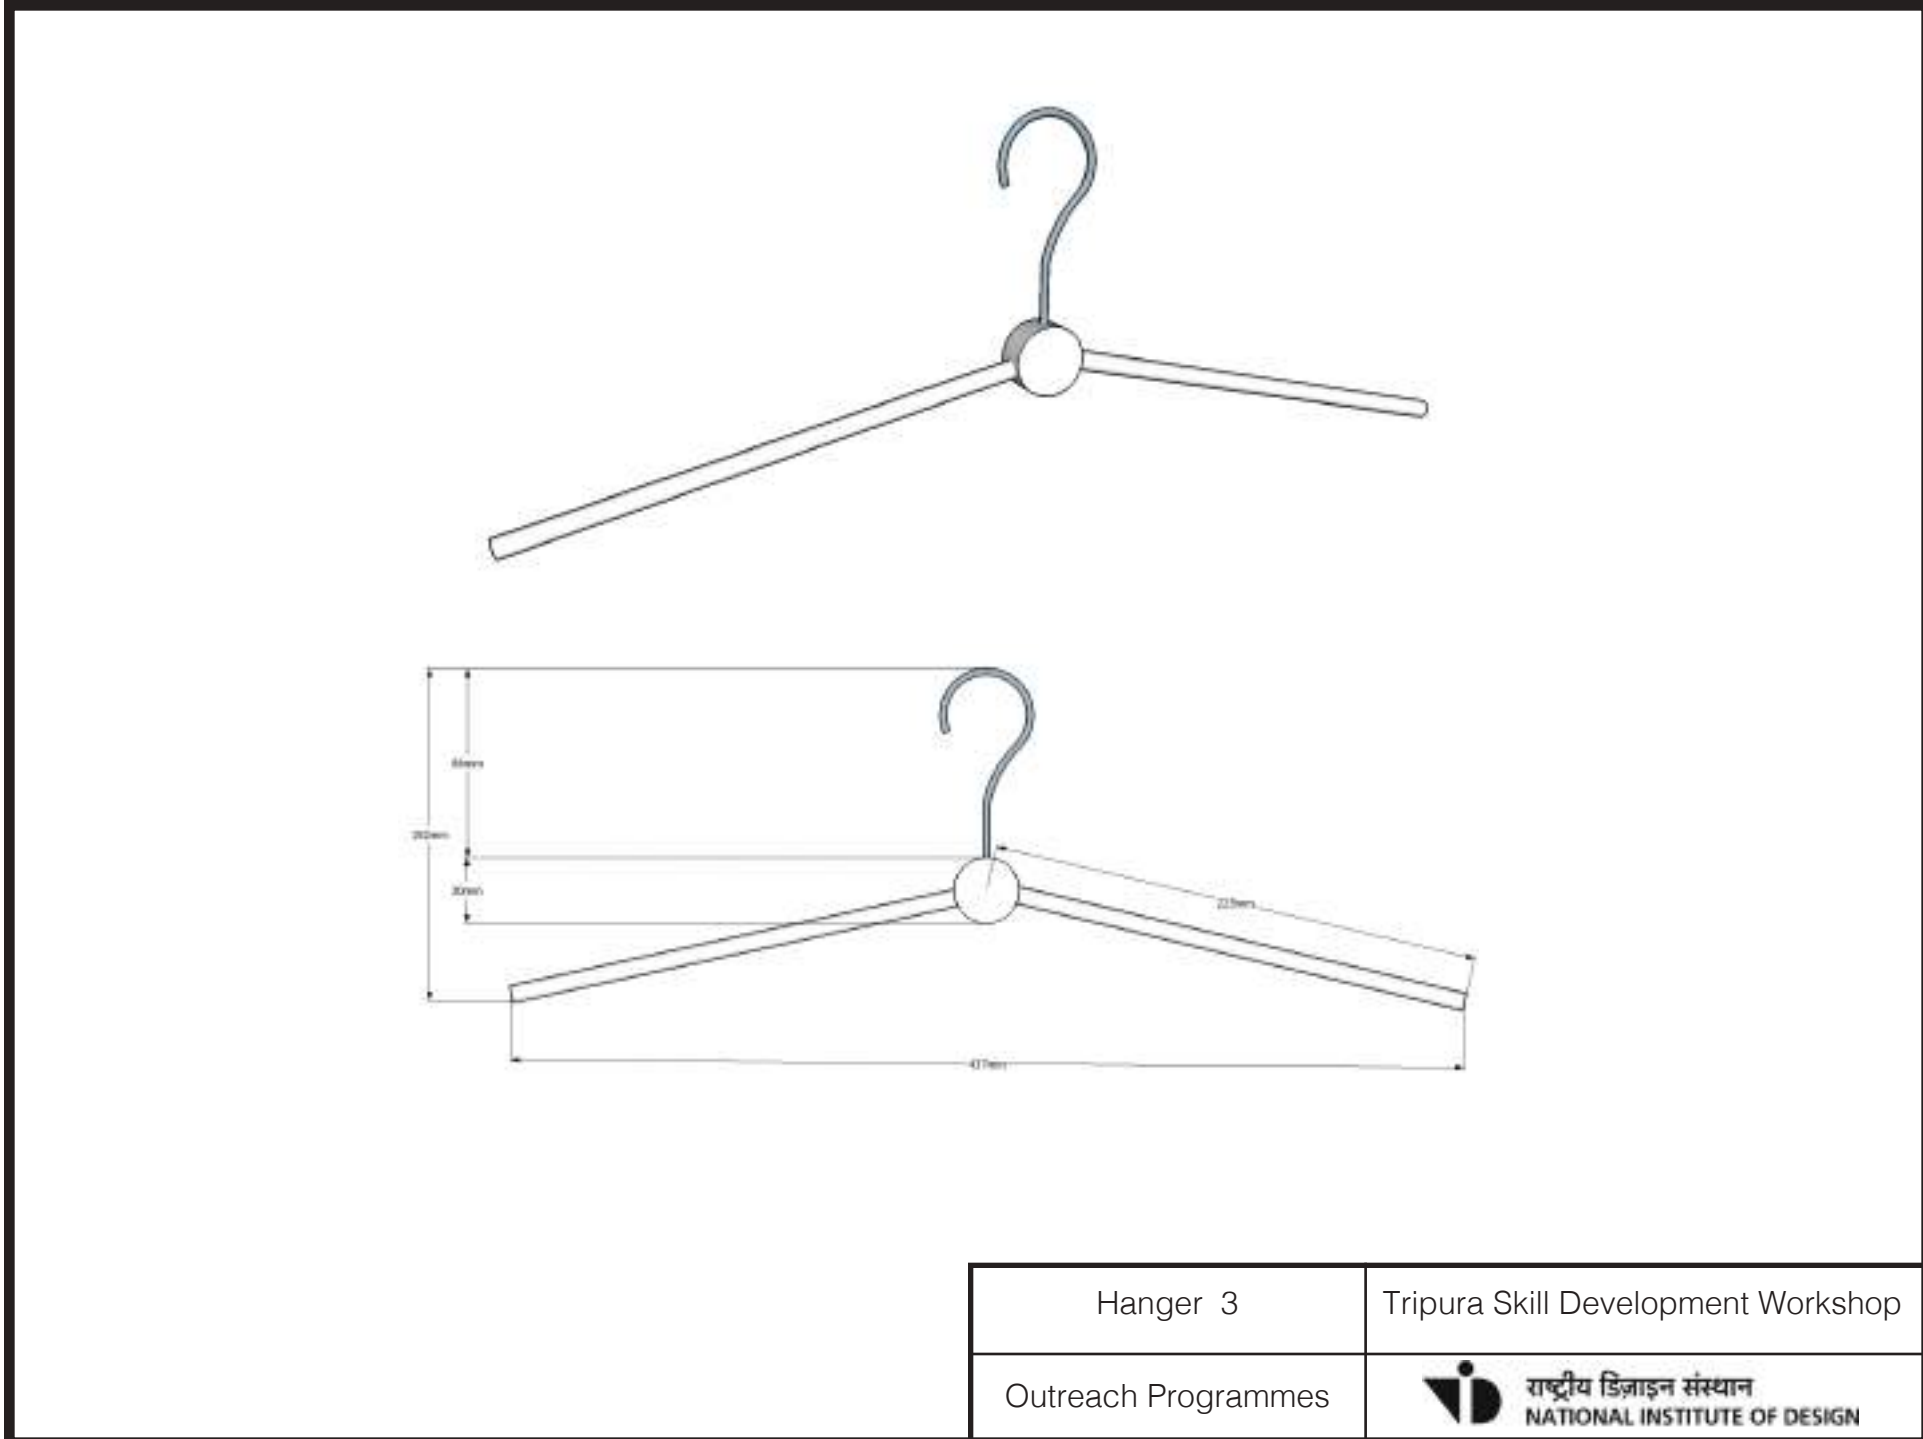

UTILITY PRODUCTS

Folding Hanger 1	Tripura Skill Development Workshop
Outreach Programmes	 राष्ट्रीय डिज़ाइन संस्थान NATIONAL INSTITUTE OF DESIGN

Folding Hanger 2	Tripura Skill Development Workshop
Outreach Programmes	 राष्ट्रीय डिज़ाइन संस्थान NATIONAL INSTITUTE OF DESIGN