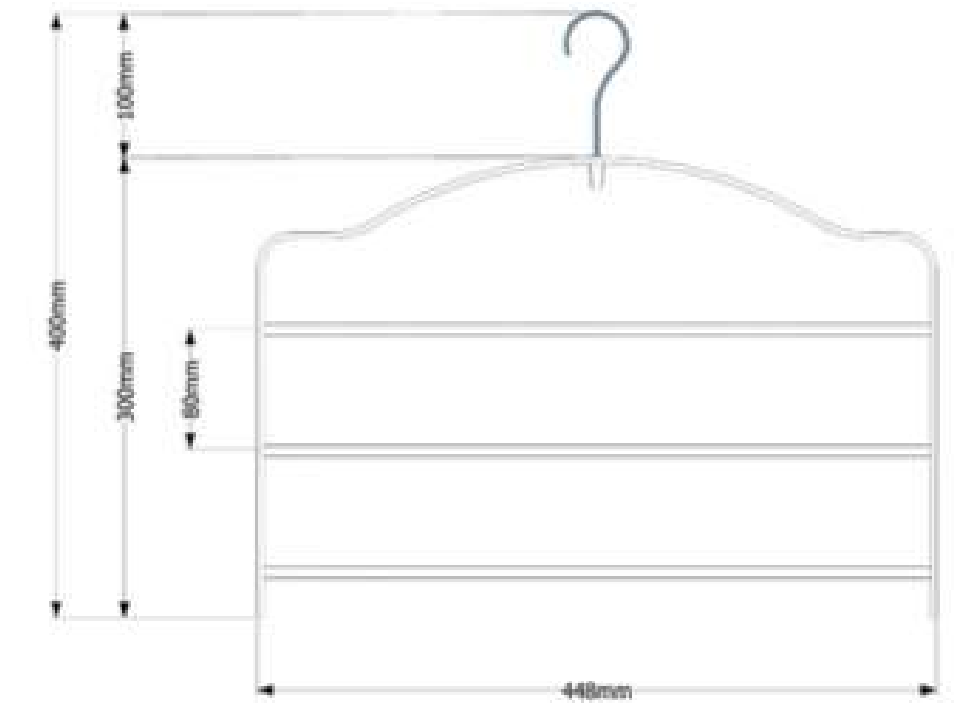

SareeHanger 6

Tripura Skill Development Workshop

Outreach Programmes