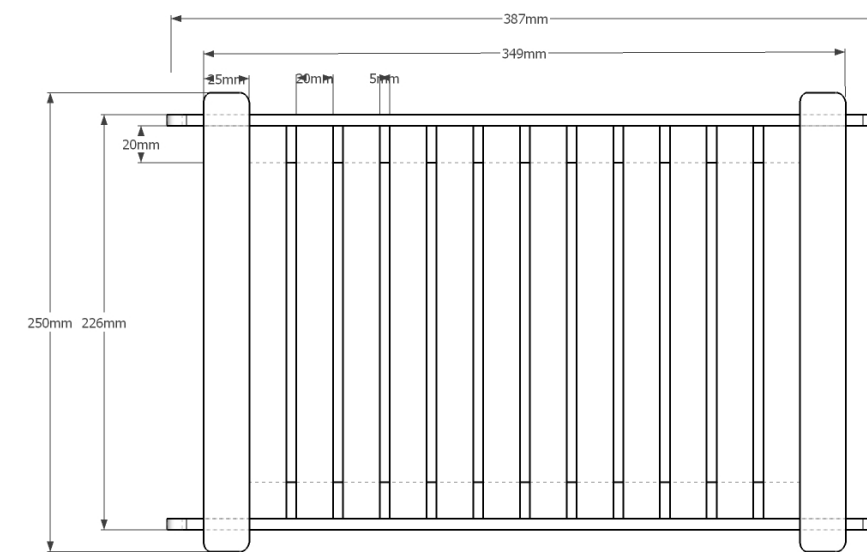

Outreach Programmes

SareeHanger 7

Tripura Skill Development Workshop

Outreach Programmes

Spectacles Case

Tripura Skill Development Workshop

Outreach Programmes

Tray 1	Tripura Skill Development Workshop
Outreach Programmes	 राष्ट्रीय डिज़ाइन संस्थान NATIONAL INSTITUTE OF DESIGN