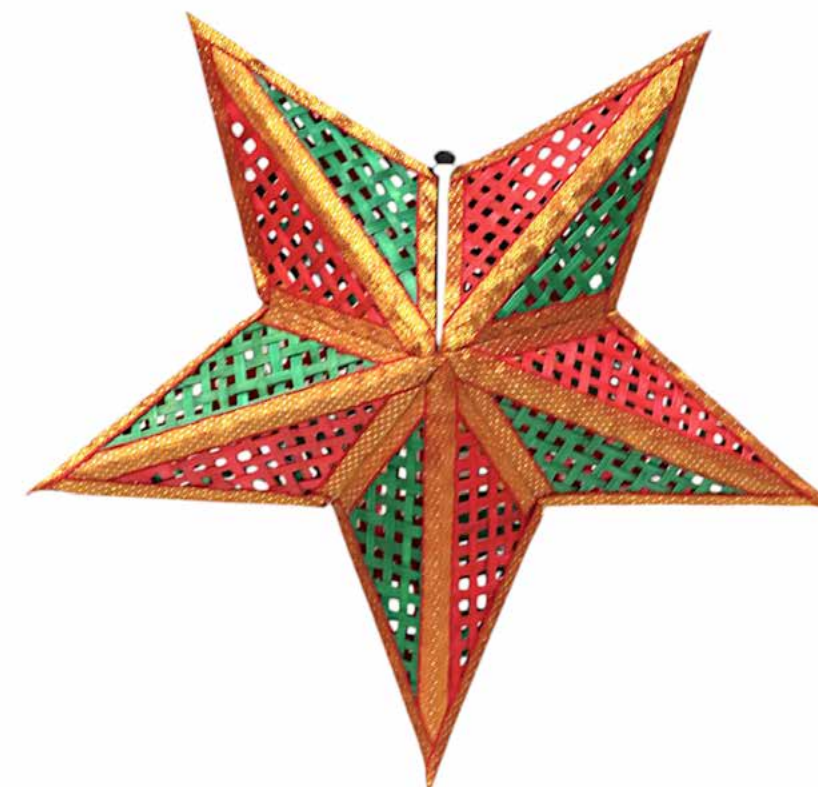

₹1499 (L)
₹999 (M)
₹699 (S)

Guiding Star

SKU CODE
BTDE-745

DIMENSION
Width 63cm (L)
Width 45cm (M)
Width 36cm (S)