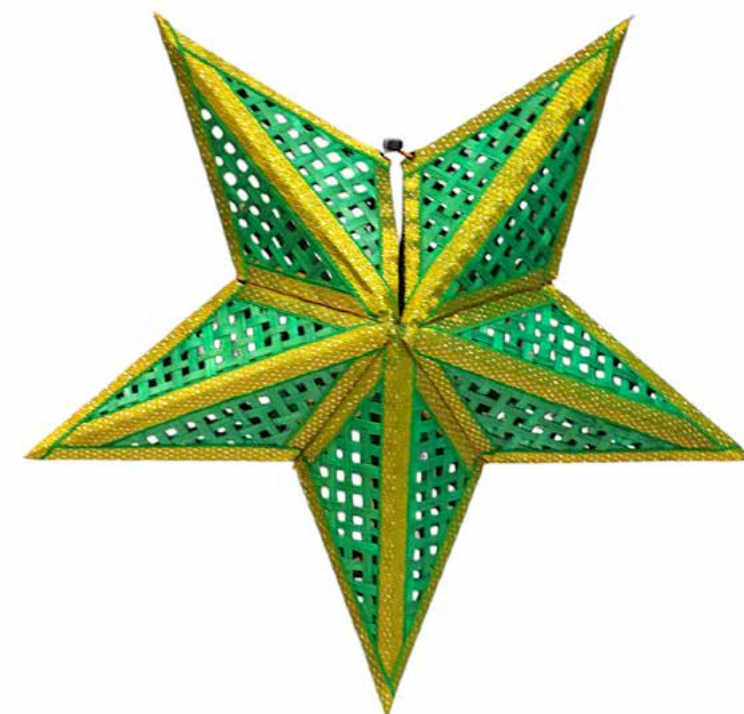

₹1499 (L)
₹999 (M)
₹699 (S)

Forest Star

SKU CODE
BTDE-735

DIMENSION
Width 63cm (L)
Width 45cm (M)
Width 36cm (S)